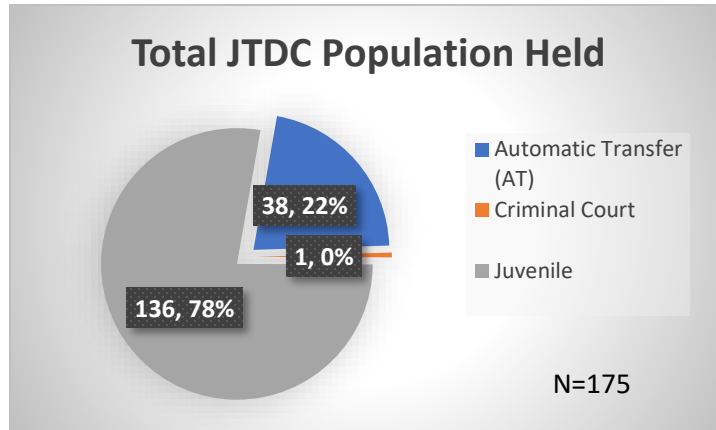

Daily Data Dashboard – March 23, 2023
Demographics for JTDC Population
Thursday Morning Midnight Count

Total # of probation Involved youth¹: 1,137

¹ Probation Active: Any youth who is pending sentencing with an active social history, has been formally placed on probation or supervision with Cook County Juvenile Probation on the date of the report.

*Age, Gender and Race for Criminal Court population (N=1) is not represented in this report.

Data sources: cFive Supervisor – Probation Population and RMIS – JTDC Population

Daily Data Dashboard – March 23, 2023
Demographics for JTDC Population
Thursday Morning Midnight Count