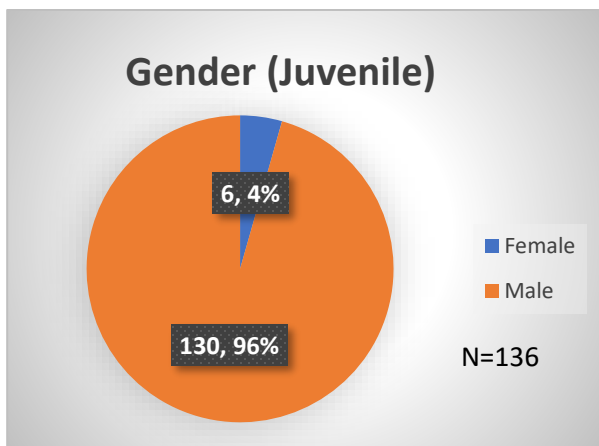

Daily Data Dashboard – March 23, 2023
Demographics for JTDC Population
Thursday Morning Midnight Count

Total # of probation Involved youth¹: 1,137

¹ Probation Active: Any youth who is pending sentencing with an active social history, has been formally placed on probation or supervision with Cook County Juvenile Probation on the date of the report.

*Age, Gender and Race for Criminal Court population (N=1) is not represented in this report.

Data sources: cFive Supervisor – Probation Population and RMIS – JTDC Population

Daily Data Dashboard – March 23, 2023
Demographics for JTDC Population
Thursday Morning Midnight Count