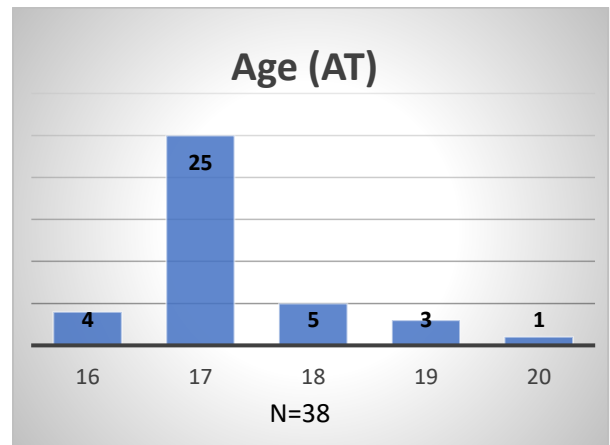

Daily Data Dashboard – March 23, 2023
Demographics for JTDC Population
Thursday Morning Midnight Count

Total # of probation Involved youth¹: 1,137

¹ Probation Active: Any youth who is pending sentencing with an active social history, has been formally placed on probation or supervision with Cook County Juvenile Probation on the date of the report.

*Age, Gender and Race for Criminal Court population (N=1) is not represented in this report.

Data sources: cFive Supervisor – Probation Population and RMIS – JTDC Population

Daily Data Dashboard – March 23, 2023
Demographics for JTDC Population
Thursday Morning Midnight Count