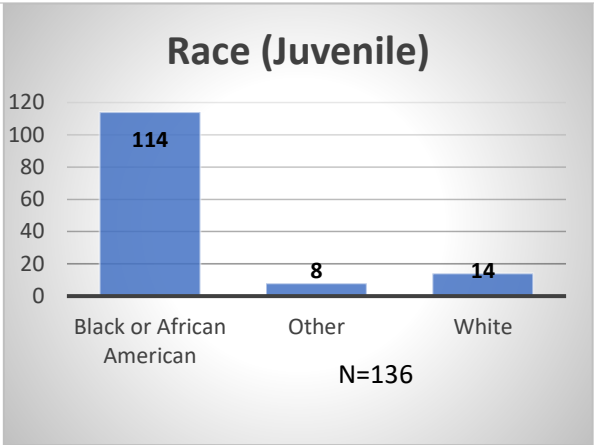

Daily Data Dashboard – March 23, 2023
Demographics for JTDC Population
Thursday Morning Midnight Count

Total # of probation Involved youth¹: 1,137

¹ Probation Active: Any youth who is pending sentencing with an active social history, has been formally placed on probation or supervision with Cook County Juvenile Probation on the date of the report.

*Age, Gender and Race for Criminal Court population (N=1) is not represented in this report.

Data sources: cFive Supervisor – Probation Population and RMIS – JTDC Population

Daily Data Dashboard – March 23, 2023
Demographics for JTDC Population
Thursday Morning Midnight Count