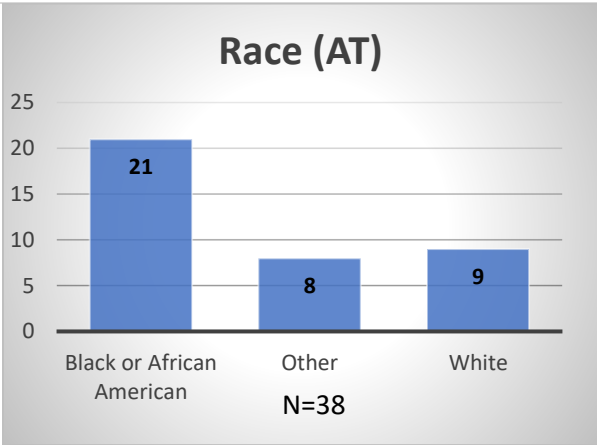

Daily Data Dashboard – March 23, 2023
Demographics for JTDC Population
Thursday Morning Midnight Count

Total # of probation Involved youth¹: 1,137

¹ Probation Active: Any youth who is pending sentencing with an active social history, has been formally placed on probation or supervision with Cook County Juvenile Probation on the date of the report.

*Age, Gender and Race for Criminal Court population (N=1) is not represented in this report.

Data sources: cFive Supervisor – Probation Population and RMIS – JTDC Population

Daily Data Dashboard – March 23, 2023
Demographics for JTDC Population
Thursday Morning Midnight Count