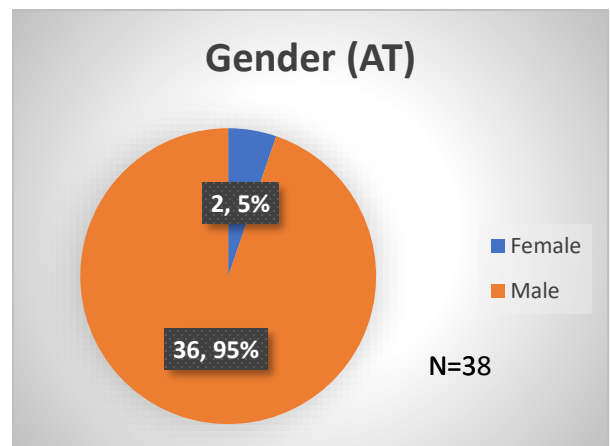

Daily Data Dashboard – March 23, 2023
Demographics for JTDC Population
Thursday Morning Midnight Count

Total # of probation Involved youth¹: 1,137

¹ Probation Active: Any youth who is pending sentencing with an active social history, has been formally placed on probation or supervision with Cook County Juvenile Probation on the date of the report.

*Age, Gender and Race for Criminal Court population (N=1) is not represented in this report.

Data sources: cFive Supervisor – Probation Population and RMIS – JTDC Population

Daily Data Dashboard – March 23, 2023
Demographics for JTDC Population
Thursday Morning Midnight Count