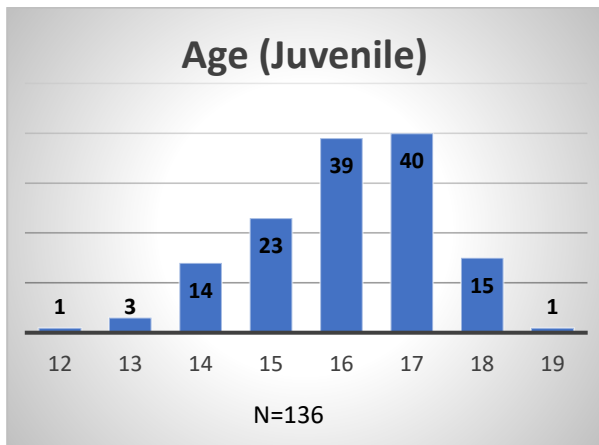

Daily Data Dashboard – March 23, 2023
Demographics for JTDC Population
Thursday Morning Midnight Count

Total # of probation Involved youth¹: 1,137

¹ Probation Active: Any youth who is pending sentencing with an active social history, has been formally placed on probation or supervision with Cook County Juvenile Probation on the date of the report.

*Age, Gender and Race for Criminal Court population (N=1) is not represented in this report.

Data sources: cFive Supervisor – Probation Population and RMIS – JTDC Population

Daily Data Dashboard – March 23, 2023
Demographics for JTDC Population
Thursday Morning Midnight Count